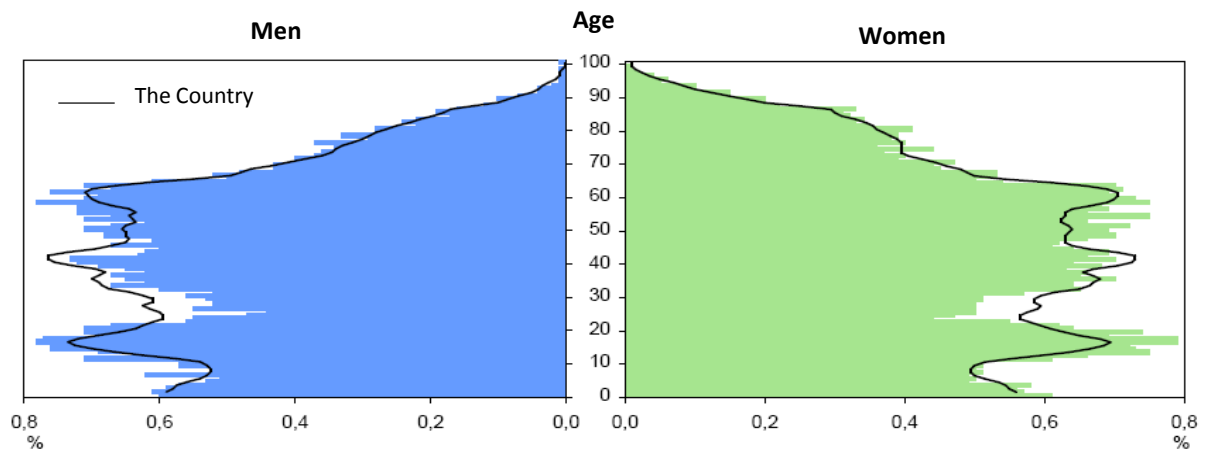

Age Distribution

Källor: HUI, SCB, Google Maps