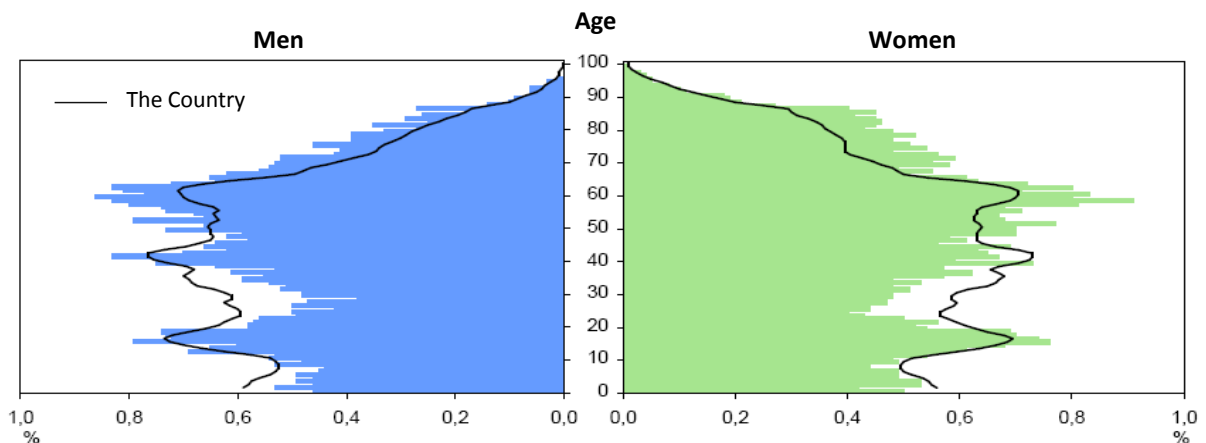

Bollnäs Street Map

Okt -08

Demography

Facts

Population	26 217
Catchmentarea	
Sales infrequent goods mkr	644
Sales common goods mkr	504
Sales total mkr	1 149
Index infrequent goods	86
Index total	82

Demographics

Average income index	87
Commuting	-437
Average age (Sweden 41,0)	44,1

Age Distribution

Source: HUI, SCB, Google Maps

Maps

— Shoppingarea

Source: Google Maps