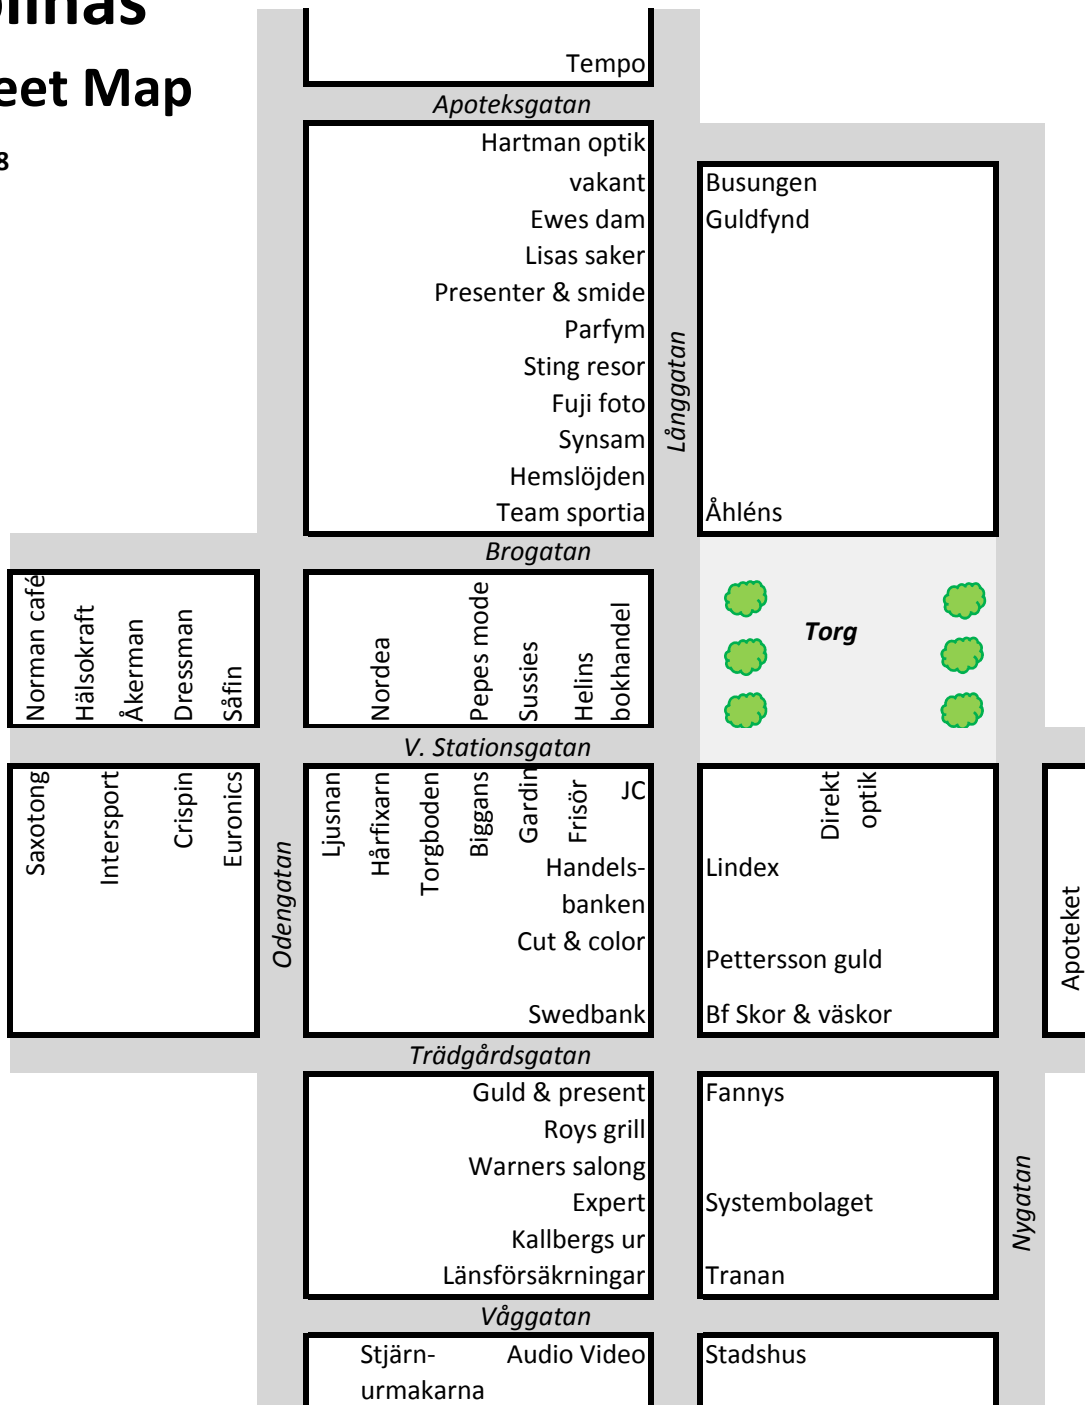

Bollnäs Street Map

Okt -08

Demography

Facts

Population	26 217
Catchmentarea	
Sales infrequent goods mkr	644
Sales common goods mkr	504
Sales total mkr	1 149
Index infrequent goods	86
Index total	82

Demographics

Average income index	87
Commuting	-437
Average age (Sweden 41,0)	44,1

Age Distribution

Source: HUI, SCB, Google Maps

Maps

— Shoppingarea

Source: Google Maps