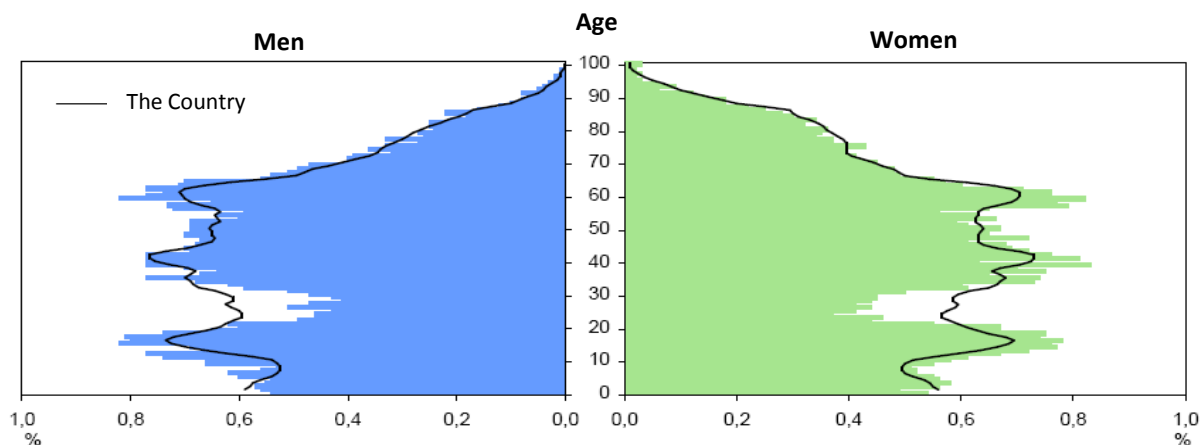

Demography

Facts

Population	38 768
Catchmentarea	50 000
Sales infrequent goods mkr	540
Sales common goods mkr	977
Sales total mkr	1 517
Index infrequent goods	49
Index total	74

Demographics

Average income index	98
Commuting	-4016
Average age (Sweden 41,0)	41,3

Age Distribution

Source: HUI, SCB, Google Maps

Maps

— Shoppingarea

Shopping center:

A Enköpings handelsstorg

Infrequent goods mkr:

65