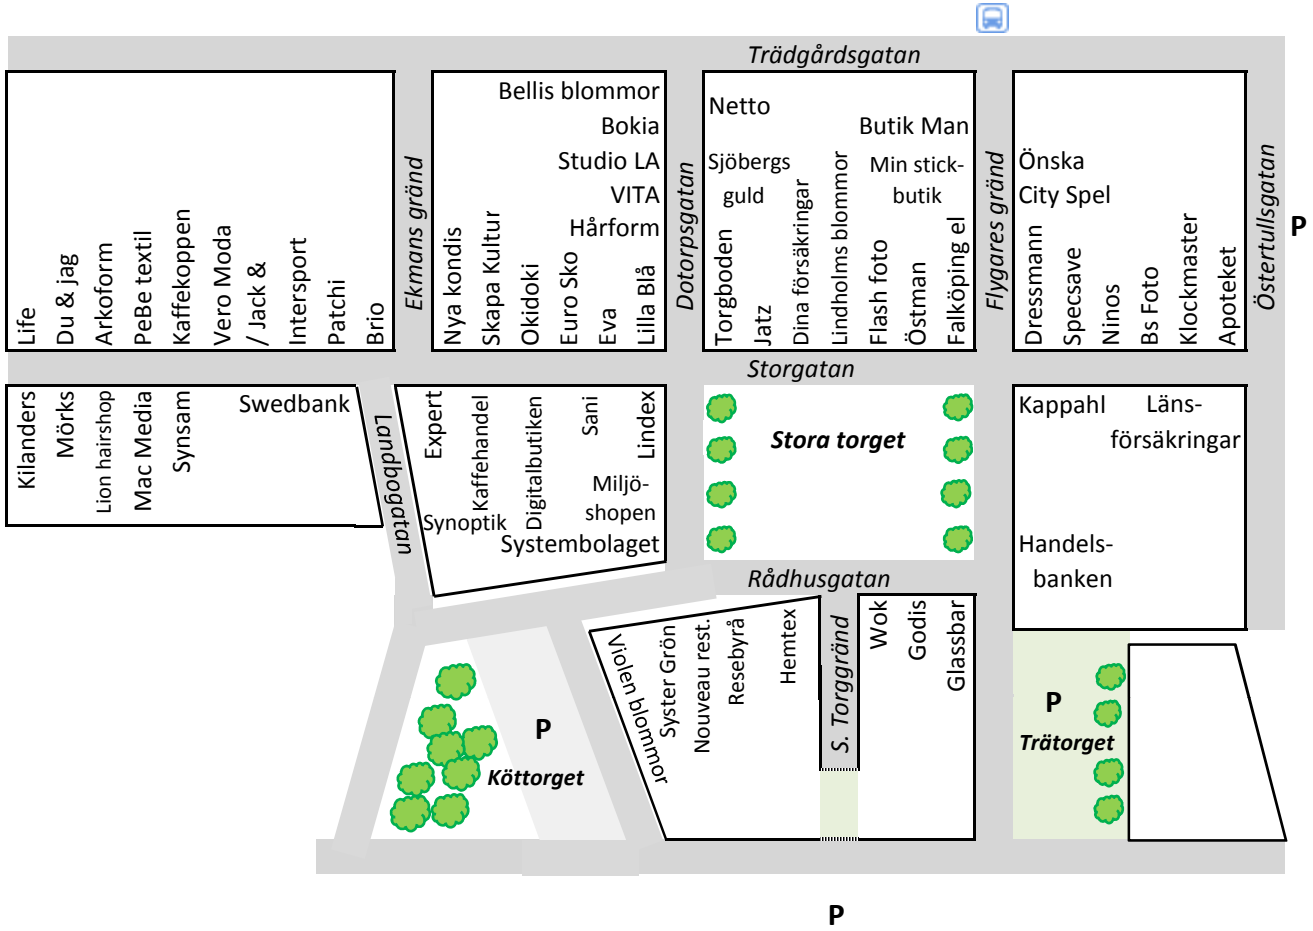

Falköping StreetMap

Maj 2010

Demography

Facts

Population	31 311
Catchmentarea	
Sales infrequent goods mkr	564
Sales common goods mkr	641
Sales total mkr	1 206
Index infrequent goods	63
Index total	72

Demografics

Average income index	90
Commuting	-1156
Average age (Sweden 41,0)	42,4

Source: HUI, SCB, Google Maps

Maps

— Shoppingarea

Source: Google Maps