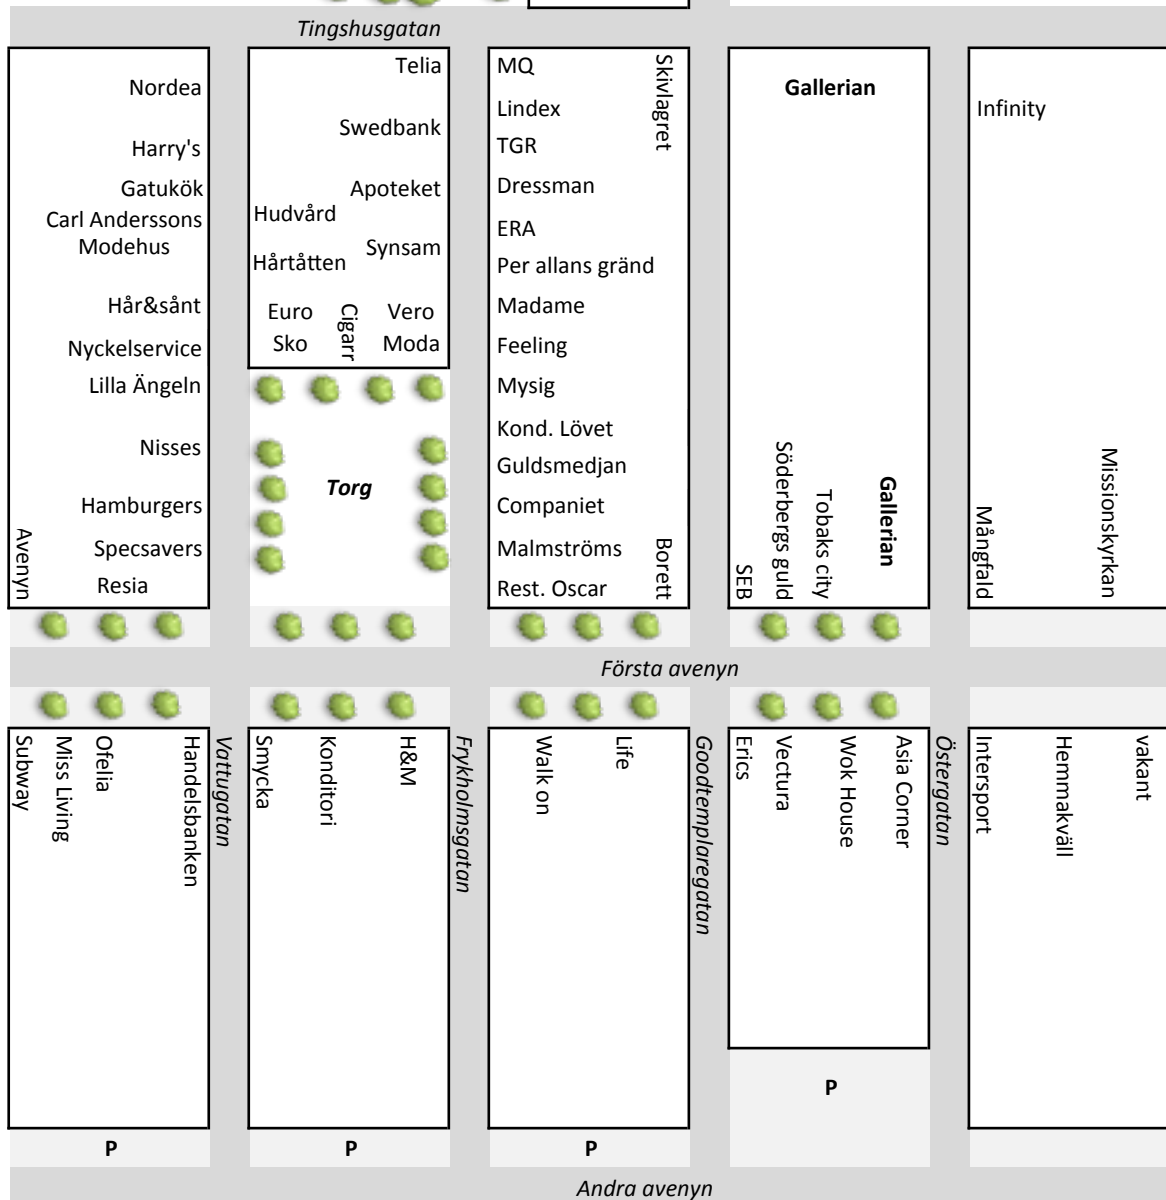

# Hässleholm

### Gallerian

Big Travel	DocMorris Apotek	Gallerix	Jansens Modehus	Kicks	Telenor
Brothers	EB Games	Glitter	JC	Lundbergs	Ur & Penn
Café Center	Esprit	Guldfynd	Kappahl	Salong Qetesh	
Chicco Coffeehouse	Expert	Hemtex	Karlber.se	Systembolaget	

# Demography