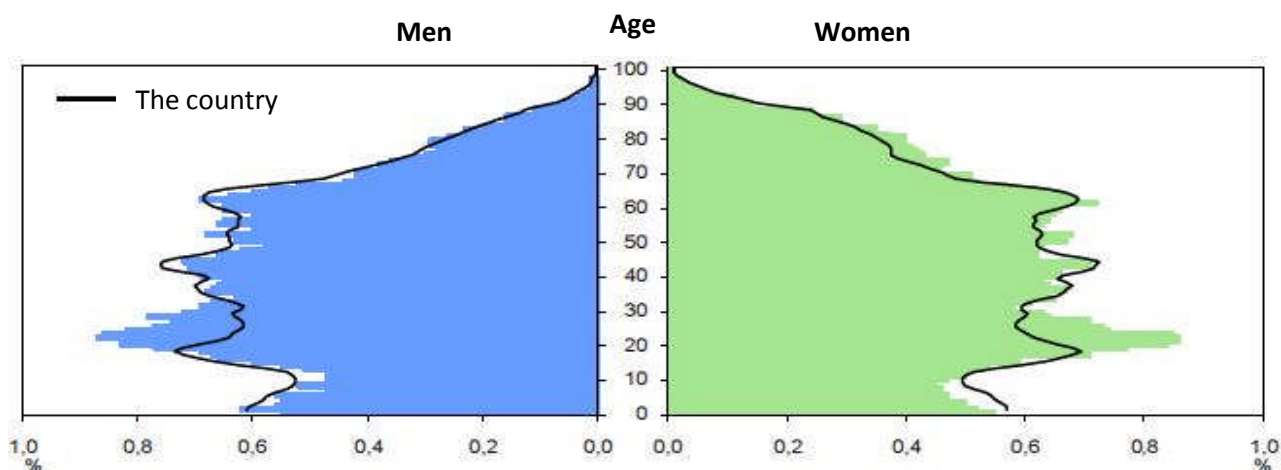

Age Distribution

Source: HUI, Google Maps