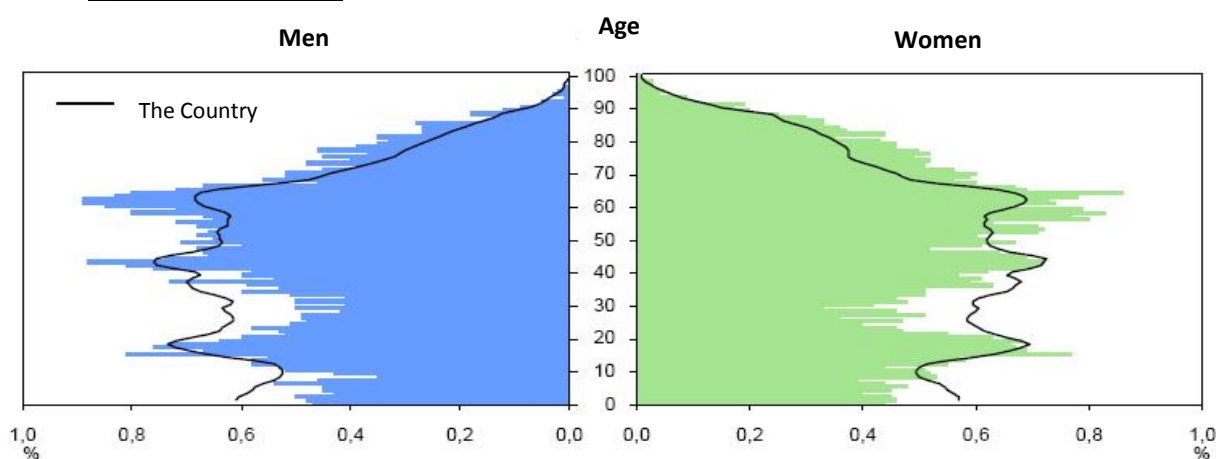

## Demographics

Average income index	87
Commuting	-841
Average age (Sweden 41,0)	44,3

## Age Distribution

Source: HUI, SCB, Google Maps