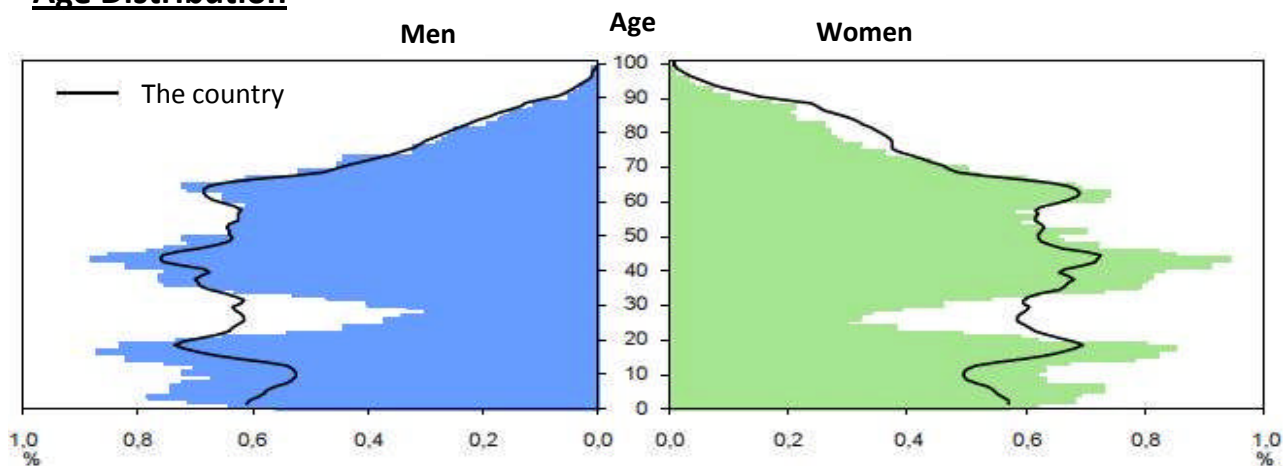

Kungsbacka Street Map

Nov -08

Demography

Facts

Population	71 942
Catchment area	150 000
Sales infrequent goods mkr	1 686
Sales common goods mkr	1 669
Sales total mkr	3 355
Index infrequent goods	82
Index total	88

Demographics

Average income index	119
Commuting	-13 440
Average age (Sweden 41,0)	39,3

Age Distribution

Source: HUI, SCB, Google Maps

Shopping centers

<u>Shopping centers</u>	<u>Infrequent goods mkr</u>	<u>Total mkr</u>	<u>Visitors mill</u>	<u>Tenants</u>
1 Freeport designer outlet village	154	160		47
2 Kungsmässan köpcentrum	686	1188	5,2	85