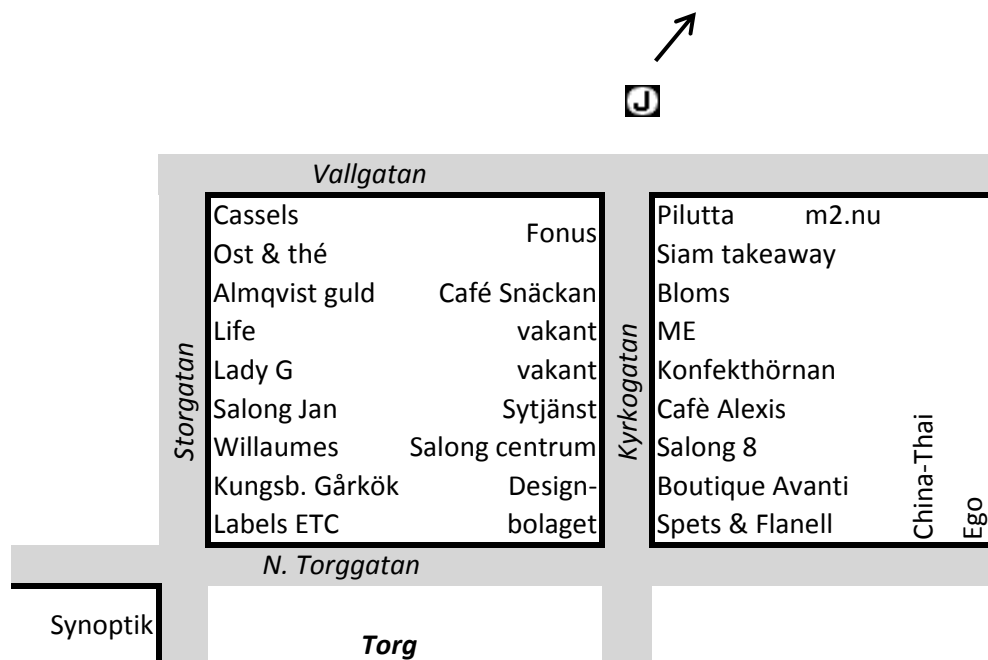

Kungsbacka Street Map

Nov -08

Demography

Facts

Population	71 942
Catchment area	150 000
Sales infrequent goods mkr	1 686
Sales common goods mkr	1 669
Sales total mkr	3 355
Index infrequent goods	82
Index total	88

Source: Köpcentrumkatalogen, Google Maps

Downtown Kungsbäcka

— Shoppingarea

Main shopping street

Storgatan

(very quiet city centre due to the proximity to Kungsmässan Köpcentrum)

Source: Köpcentrumkatalogen, Google Maps