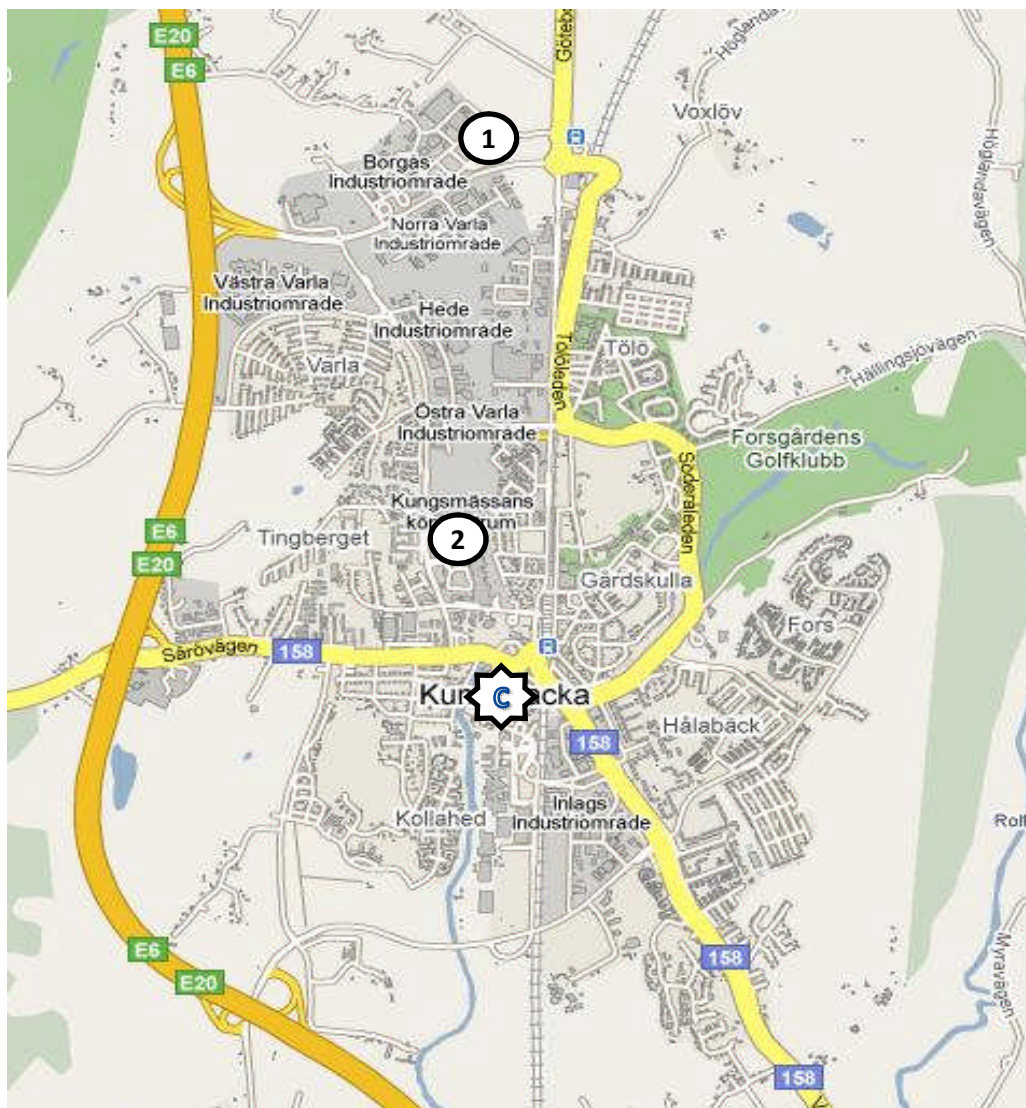

Kungsbacka Street Map

Nov -08

Demography

Facts

Population	71 942
Catchment area	150 000
Sales infrequent goods mkr	1 686
Sales common goods mkr	1 669
Sales total mkr	3 355
Index infrequent goods	82
Index total	88

Demographics

Average income index	119
Commuting	-13 440
Average age (Sweden 41,0)	39,3

Age Distribution

Source: HUI, SCB, Google Maps

Shopping centers

<u>Shopping centers</u>	<u>Infrequent goods mkr</u>	<u>Total mkr</u>	<u>Visitors mill</u>	<u>Tenants</u>
1 Freeport designer outlet village	154	160		47
2 Kungsmässan köpcentrum	686	1188	5,2	85

Source: Köpcentrumkatalogen, Google Maps

Downtown Kungsbäcka

— Shoppingarea

Main shopping street

Storgatan

(very quiet city centre due to the proximity to Kungsmässan Köpcentrum)

Source: Köpcentrumkatalogen, Google Maps