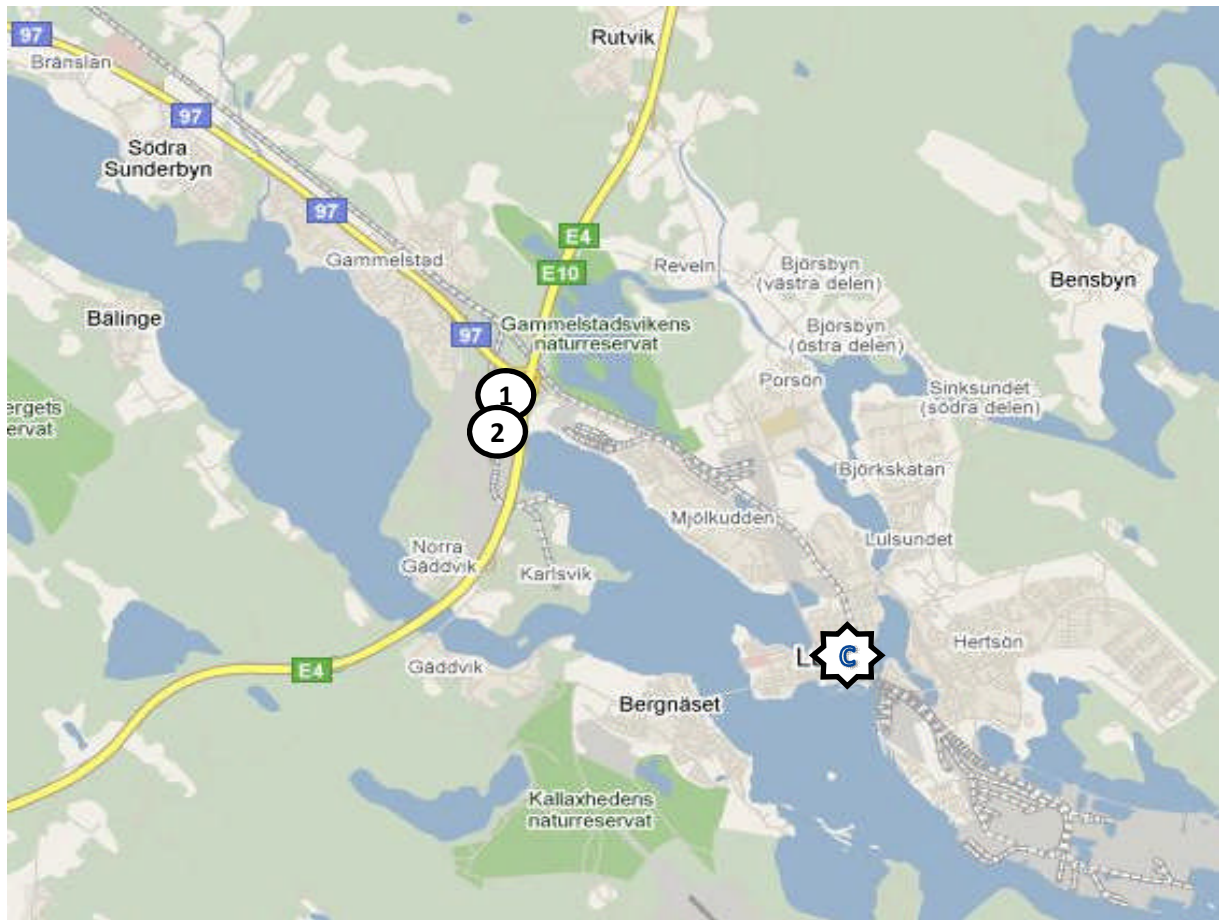

Source: HUI, Google Maps

Shopping centers

<u>Shopping centers</u>	<u>Infrequent goods</u> mkr	<u>Total</u> mkr	<u>Vistors</u> mill	<u>Tenants</u>
1 Storhedens köpcentrum	174	363		4
2 Storhedens Handelsområde	500	885	3	22

Source: Köpcentrumkatalogen, Google Maps

Downtown Luleå

— Shoppingarea

Main shopping street

Storgatan

Shopping centers

A Strand Galleria

B Shopping