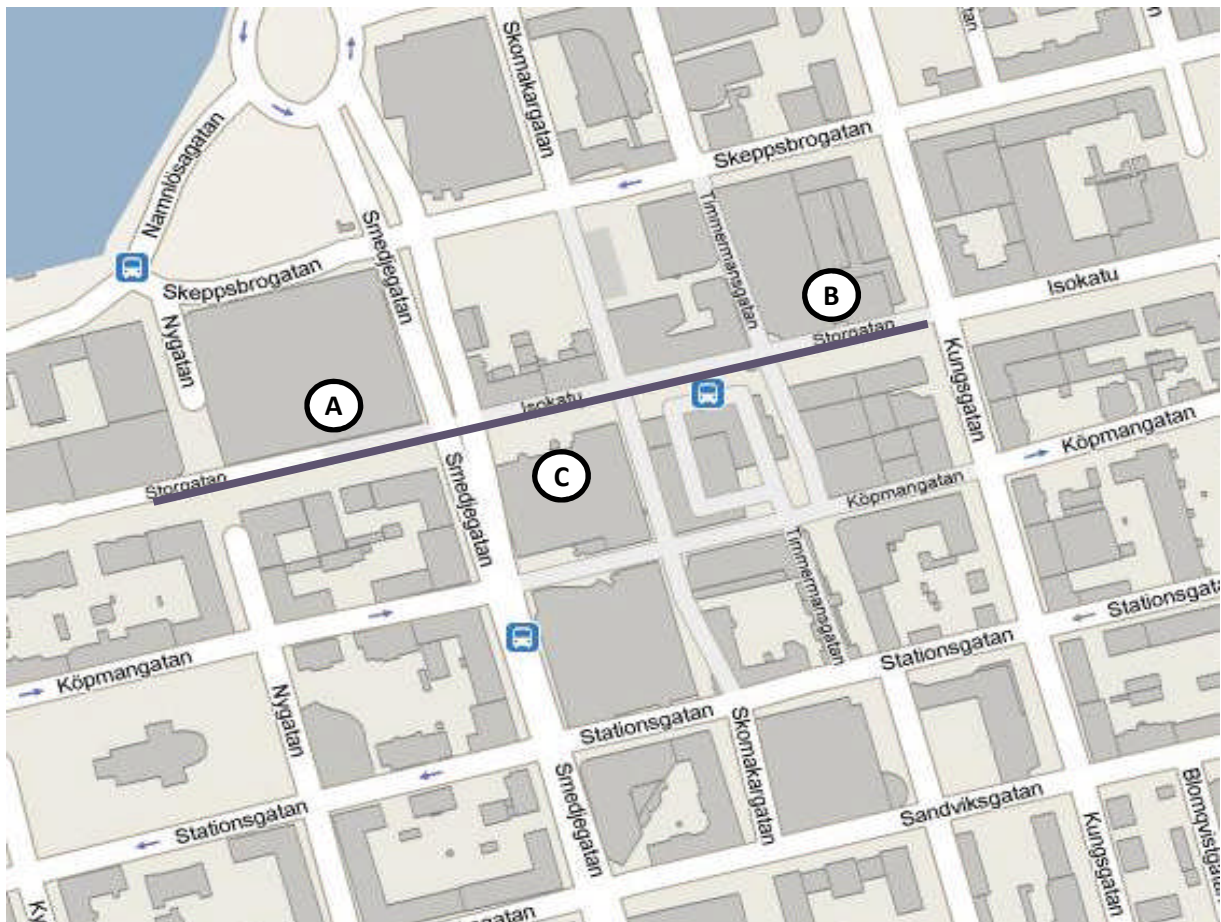

Source: HUI, Google Maps

Shopping centers

<u>Shopping centers</u>	<u>Infrequent goods</u> mkr	<u>Total</u> mkr	<u>Vistors</u> mill	<u>Tenants</u>
1 Storhedens köpcentrum	174	363		4
2 Storhedens Handelsområde	500	885	3	22

Source: Köpcentrumkatalogen, Google Maps

Downtown Luleå

— Shoppingarea

Main shopping street

Storgatan

Shopping centers

A Strand Galleria

B Shopping