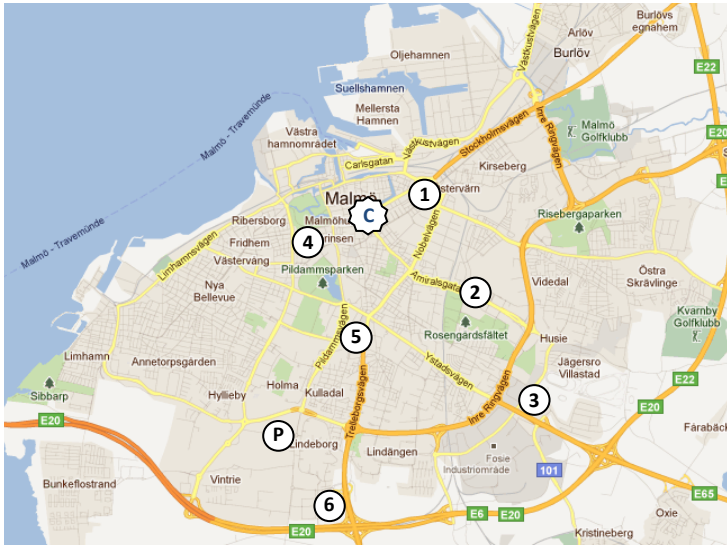

Shopping centres

P. Emporia Retail Project

Planned opening on Oct 25th 2012

Planned no. of Visitors mill	9,0
Planned no. of Tenants	200+

1. Entré

Sales Infrequent goods msek	
Sales Total msek	
Visitors mill	
Tenants	75

2. Rosengårds Centrum

Sales Infrequent goods msek	489
Sales Total msek	489
Visitors mill	
Tenants	24

3. Jägersro Center

Sales Infrequent goods msek	896
Sales Total msek	896
Visitors mill	5,3
Tenants	37

4. Kronprinsen

Sales Infrequent goods msek	6
Sales Total msek	142
Visitors mill	
Tenants	39*

5. Mobilia

Sales Infrequent goods msek	1 404
Sales Total msek	1 512
Visitors mill	7,7
Tenants	66

6. Svågertorp

Sales Infrequent goods msek	565*
Sales Total msek	610*
Visitors mill	
Tenants	19*