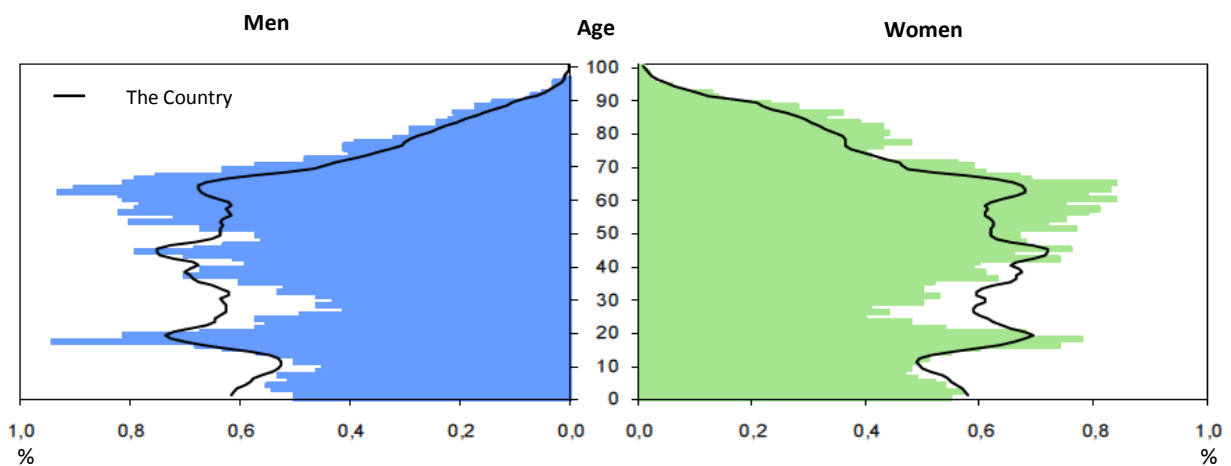

## Facts

Population	20 143
Sales infrequent goods mkr	625
Sales common goods mkr	616
Sales total mkr	1 240
Index infrequent goods	109
Index total	116

## Demographics

Average income index	88
Commuting	1 102
Average age (Sweden 41,0)	43,7

## Age distribution

Source: HUI, SCB, Google Maps