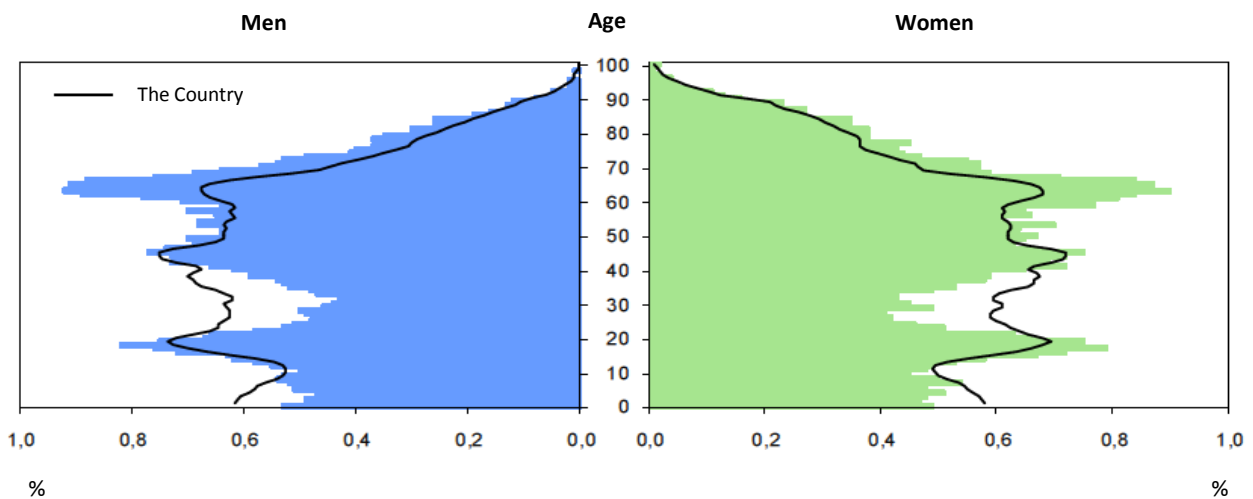

## Facts

Population	55 225
Sales infrequent goods mkr	1 230
Sales common goods mkr	1 793
Sales total mkr	3 024
Index infrequent goods	78
Index total	103

## Demographics

Average income index	97
Commuting	-5 519
Average age (Sweden 41,0)	43,3

## Age distribution

Source: HUI, SCB, Google Maps