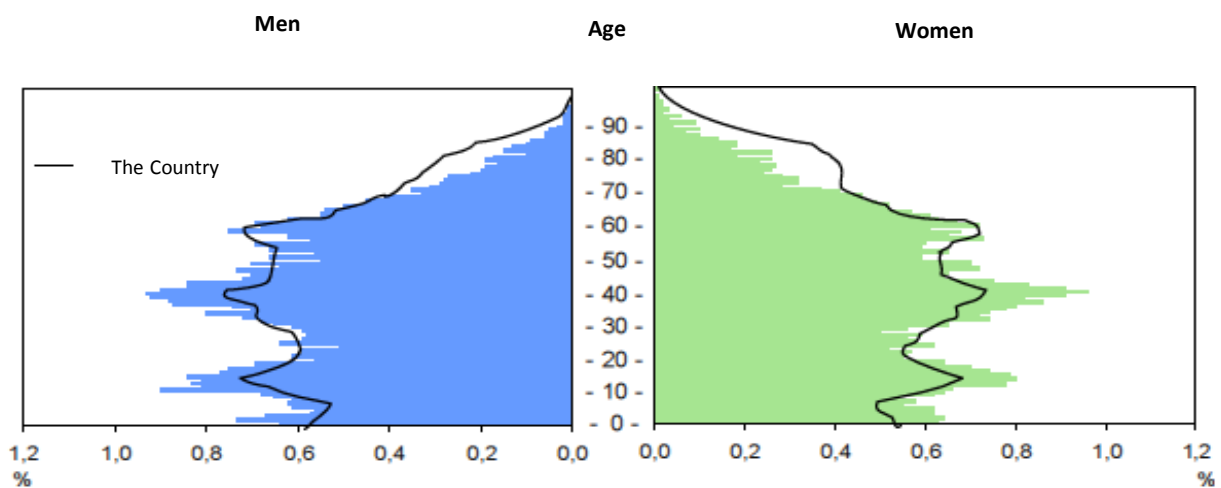

Sala

Facts

| | |
|----------------------------|--------|
| Population | 21 412 |
| Sales infrequent goods mkr | 349 |
| Sales common goods mkr | 460 |
| Sales total mkr | 810 |
| Index infrequent goods | 57 |
| Index total | 71 |

Demographics

| | |
|---------------------------|--------|
| Average income index | 89 |
| Commuting | -2 034 |
| Average age (Sweden 41,0) | 42,9 |

Age distribution

Source: HUI, SCB, Google Maps

Downtown

Shoppingarea