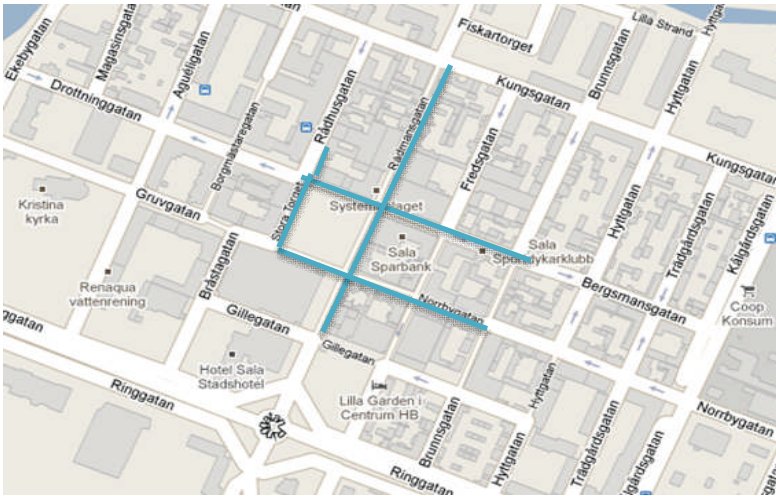

Demographics

| | |
|---------------------------|--------|
| Average income index | 89 |
| Commuting | -2 034 |
| Average age (Sweden 41,0) | 42,9 |

Age distribution

Source: HUI, SCB, Google Maps

Downtown

Shoppingarea

Main shopping street

Norrbygatan
Rådhusgatan

Source: Köpcentrumkatalogen, Google Maps