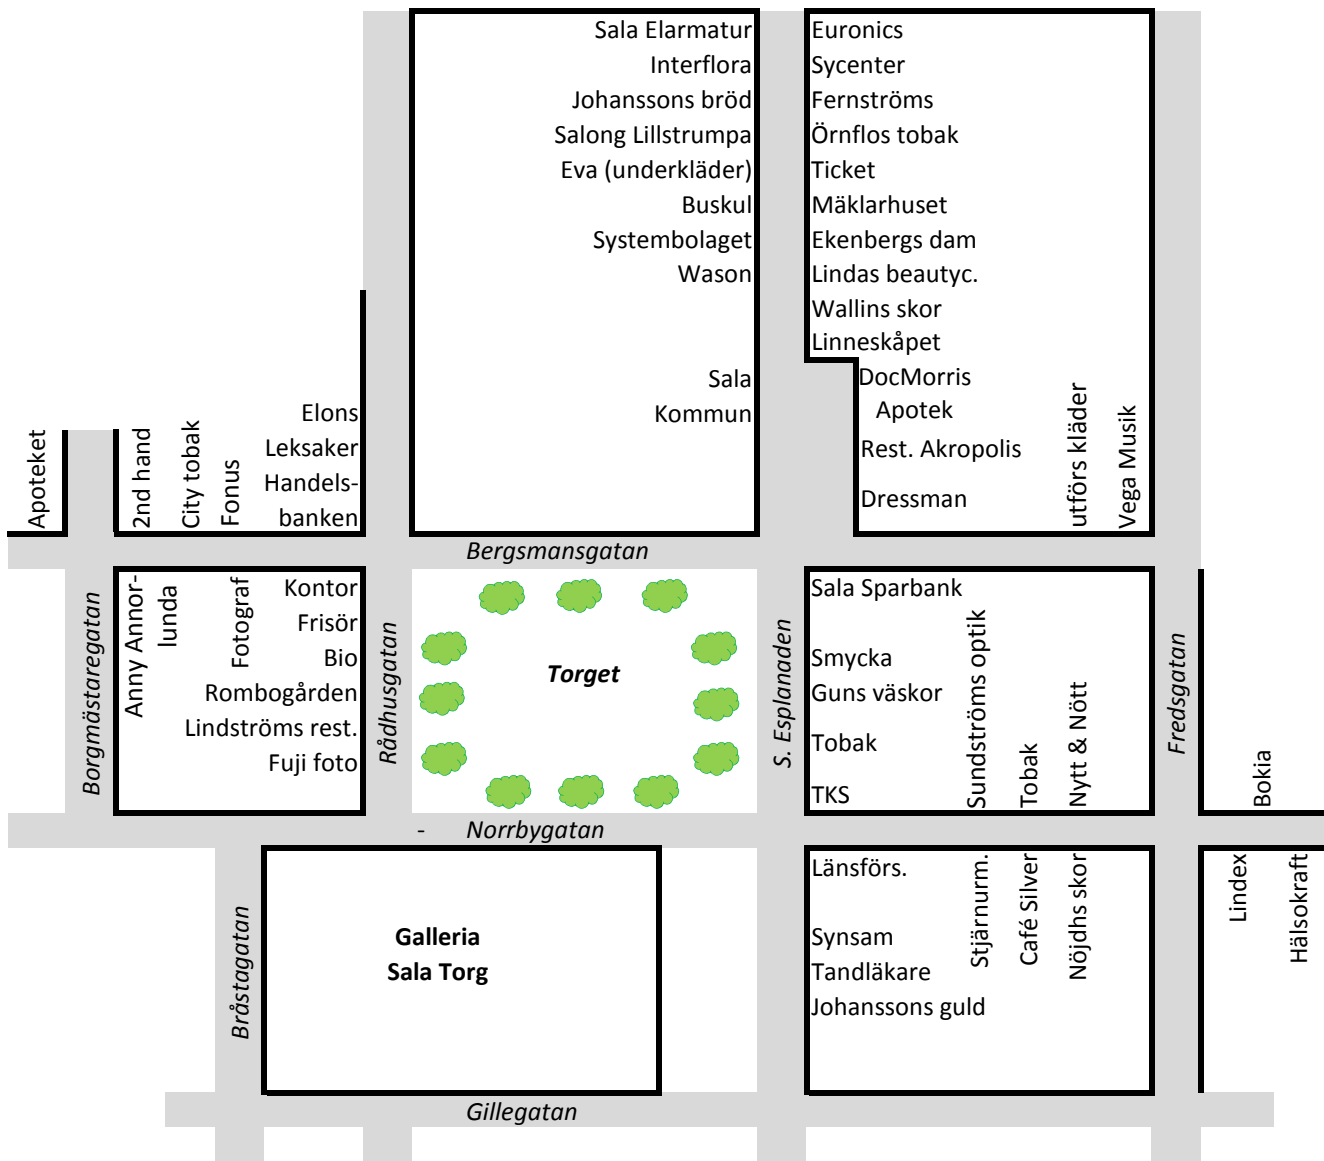

Sala Street Map

Maj 2010

Galleria Sala Torg

| | | |
|------------|--------------|---------------------|
| Expert | KappAhl | Sala optik |
| Guldfynd | KICKS | Sko & nyckelservice |
| H&M | LIFE | Time |
| Hemtex | Mercato | Ur & Penn |
| Interflora | Nikita hair | Wayne's coffe |
| Intersport | Old friend's | |

Sala

Facts

| | |
|----------------------------|--------|
| Population | 21 412 |
| Sales infrequent goods mkr | 349 |
| Sales common goods mkr | 460 |
| Sales total mkr | 810 |
| Index infrequent goods | 57 |
| Index total | 71 |

Demographics

| | |
|---------------------------|--------|
| Average income index | 89 |
| Commuting | -2 034 |
| Average age (Sweden 41,0) | 42,9 |

Age distribution

Source: HUI, SCB, Google Maps

Downtown

Shoppingarea

Main shopping street

Norrbygatan
Rådhusgatan

Source: Köpcentrumkatalogen, Google Maps