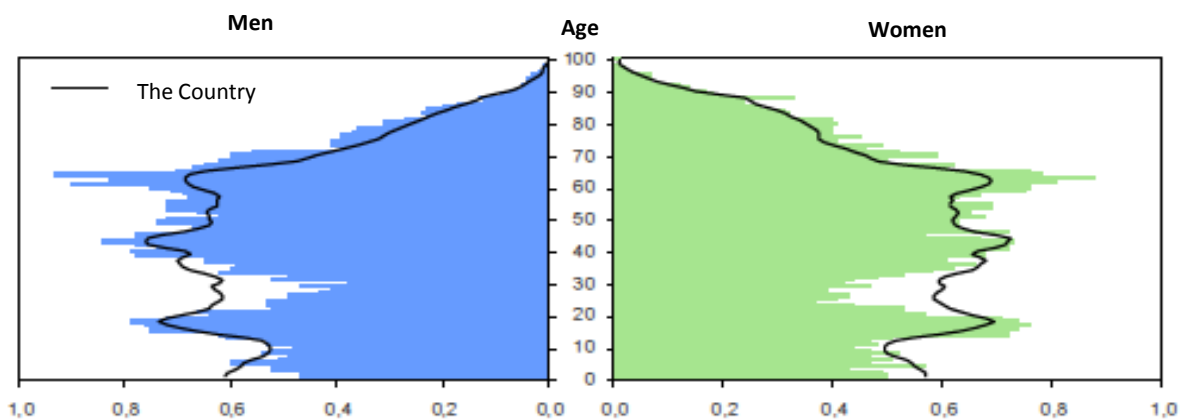

Age distribution

Source: HUI, SCB, Google Maps