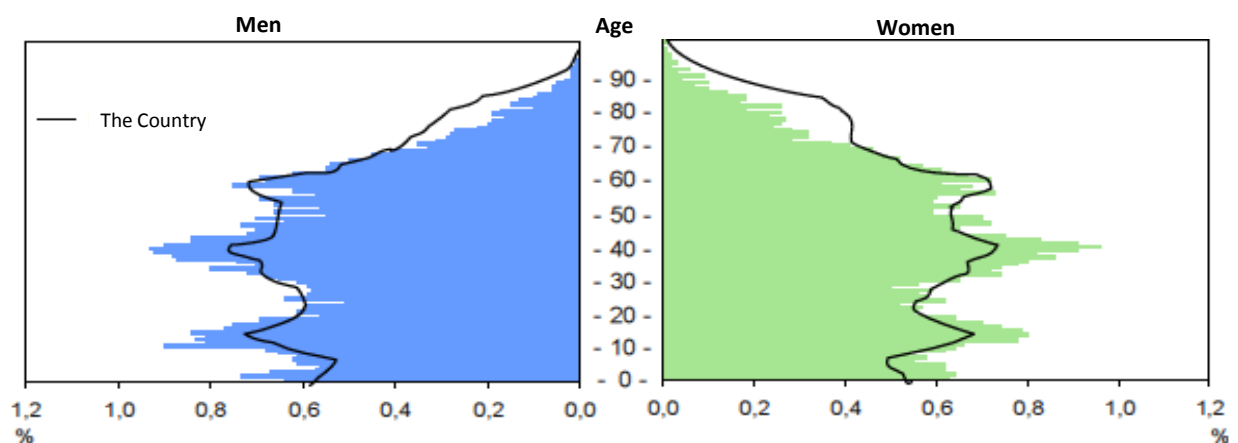

## Facts

Population	37 793
Sales infrequent goods mkr	618
Sales common goods mkr	846
Sales total mkr	1 464
Index infrequent goods	57
Index total	73

## Demographics

Average income index	104
Commuting	7 339
Average age (Sweden 41,0)	38,1

## Age distribution

Source: HUI, SCB, Google Maps