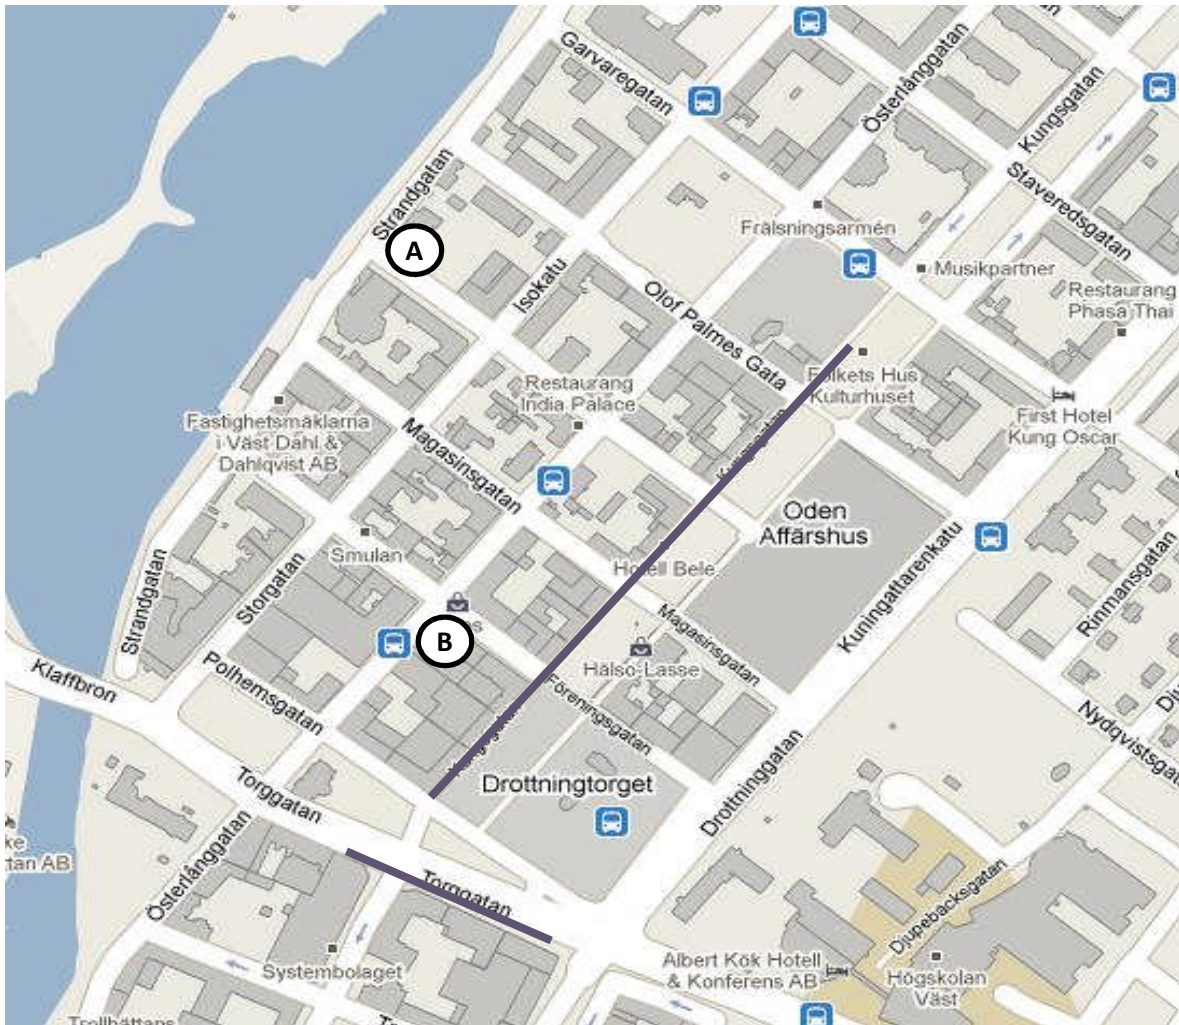

Downtown Trollhättan

— Shoppingarea

Main shopping street

Kungsgatan

Shopping centers

A Oden Affärshus

Infrequent goods mkr

273

Total mkr

335

Vistors mill

3,1

Tenants

33

Source: Köpcentrumkatalogen, Google Maps