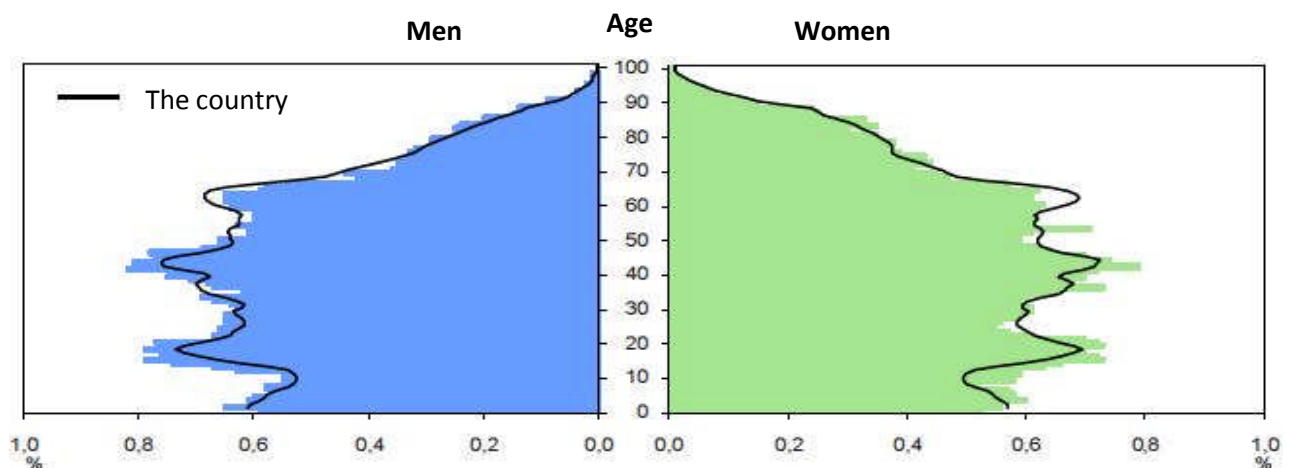

## Facts

Population	54 300
Catchment area	90 000
Sales infrequent goods mkr	1 901
Sales common goods mkr	1 457
Sales total mkr	3 358
Index infrequent goods	123
Index total	116

## Demographics

Average income index	94
Commuting	+5 516
Average age (Sweden 41,0)	40,4

## Age Distribution

Source: HUI, SCB, Google Maps