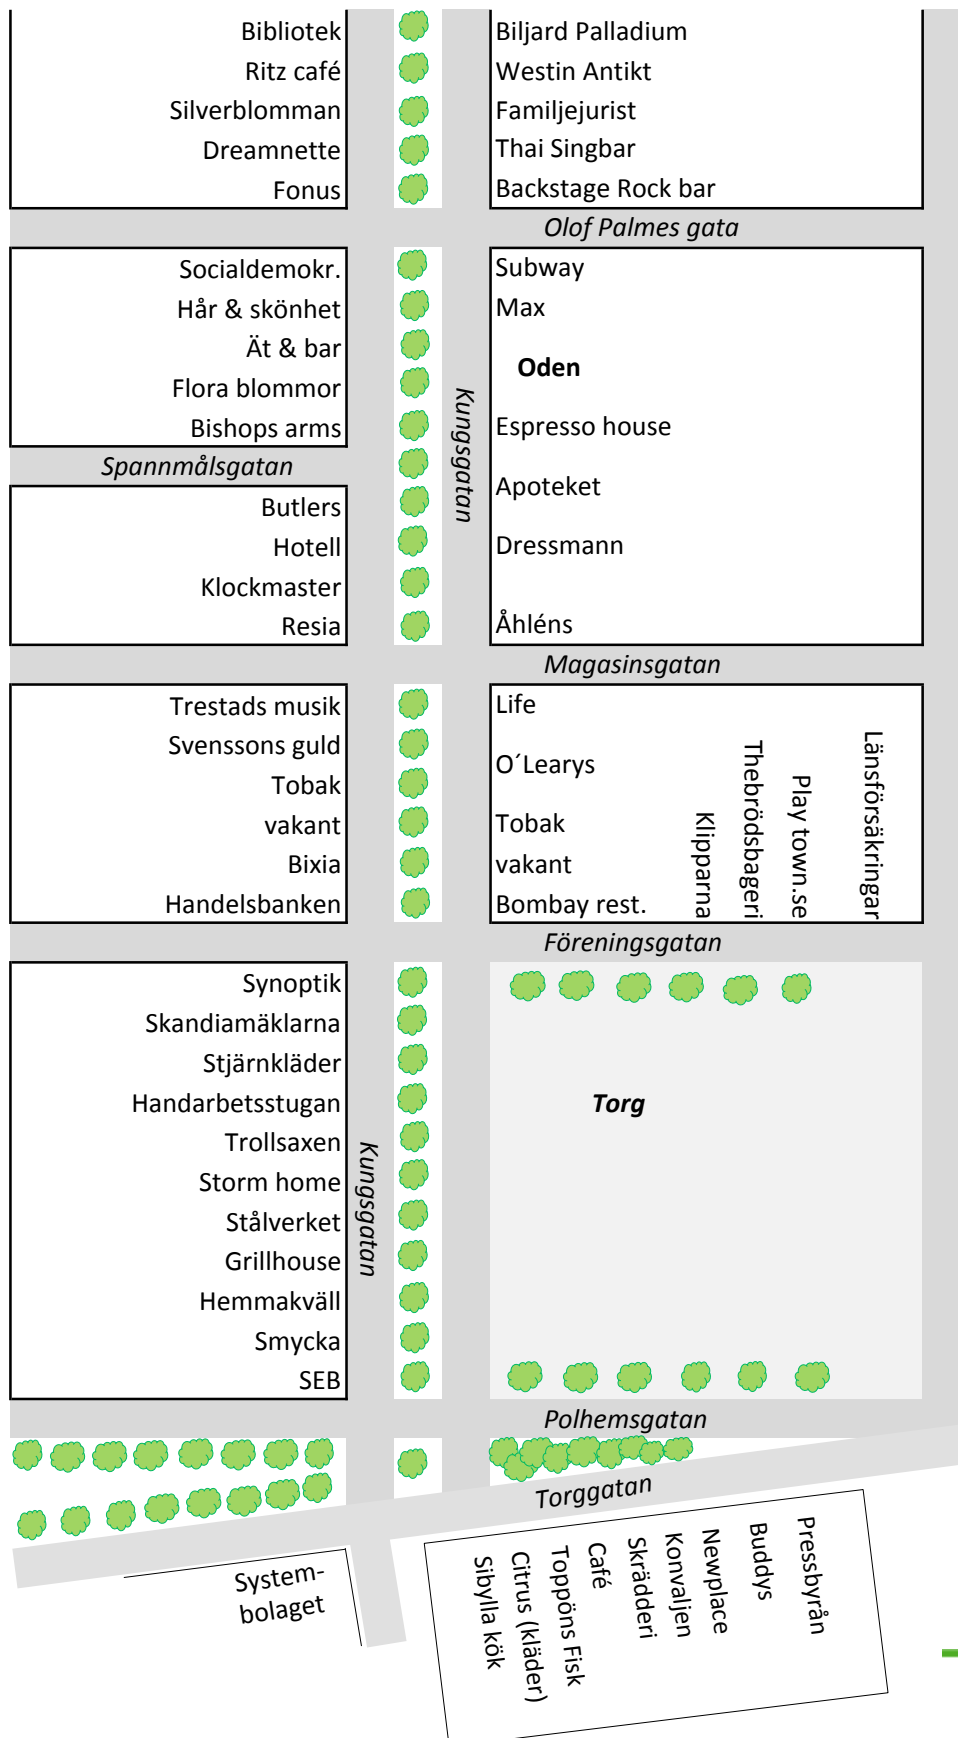

# Trollhättan Street Map

Sept 2010

# Trollhättan

## Age Distribution

Source: HUI, SCB, Google Maps