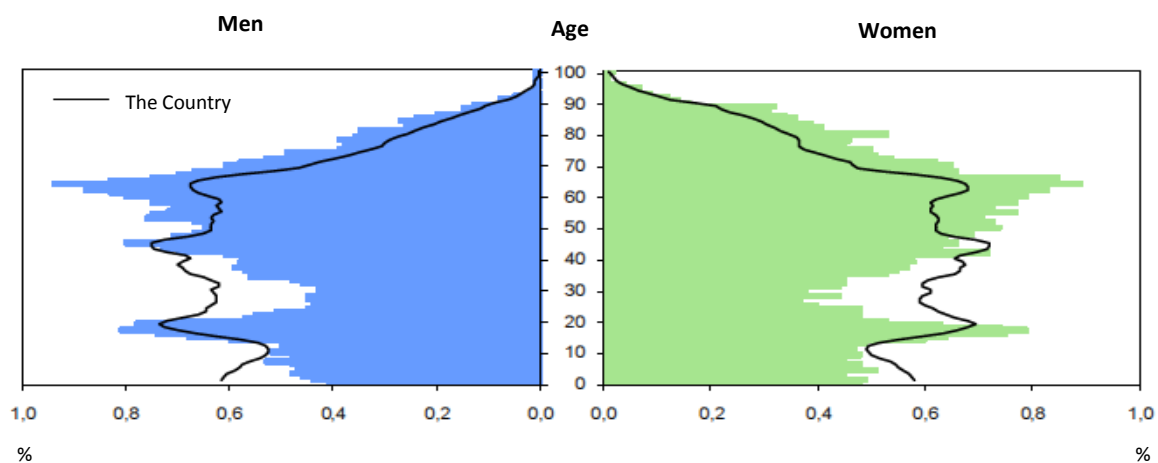

## Facts

Population	36 458
Sales infrequent goods mkr	769
Sales common goods mkr	955
Sales total mkr	1 724
Index infrequent goods	74
Index total	89

## Demographics

Average income index	88
Commuting	-830
Average age (Sweden 41,0)	44,7

## Age distribution

Source: HUI, SCB, Google Maps