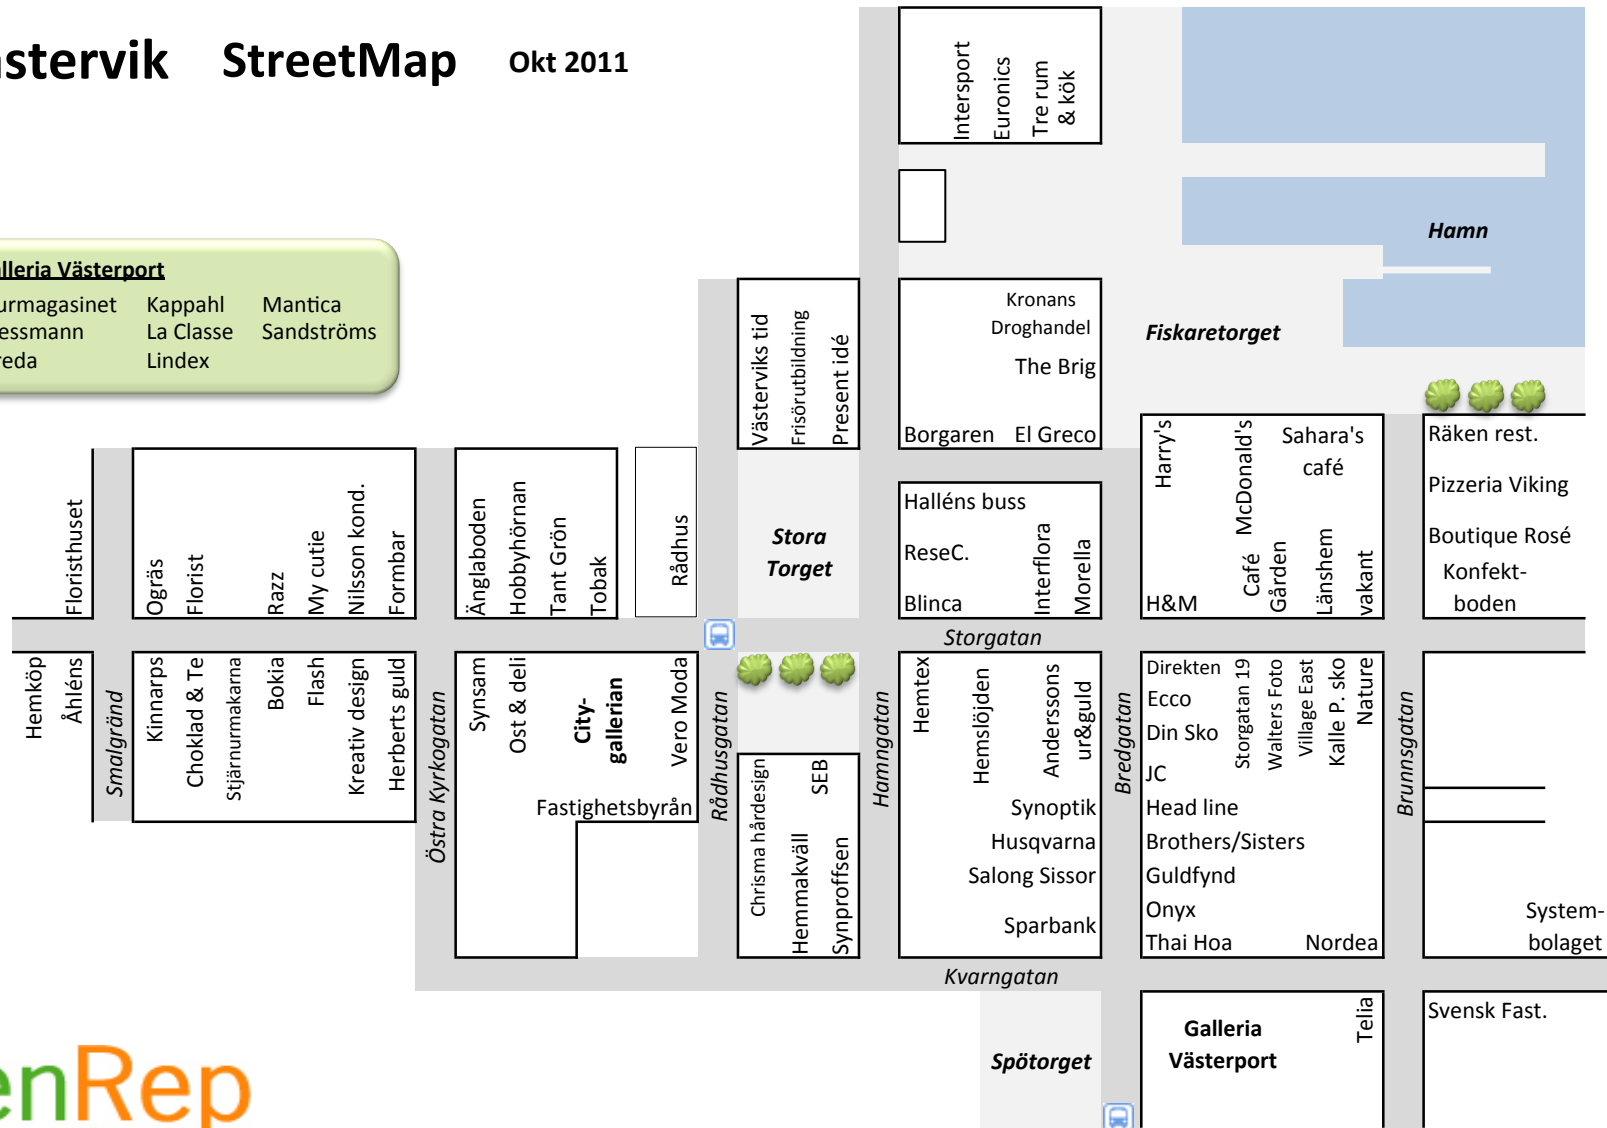

## Galleria Västerport

Djurmagasinet Kappahl Mantica  
 Dressmann La Classe Sandströms  
 Inreda Lindex

## Age distribution

Source: HUI, SCB, Google Maps

## Maps

 Shoppingarea

### Main shopping streets

Storgatan  
Bredgatan

	Shopping centers	Infrequent goods mkr	Total mkr	Visitors mill	Tenants
A	Västerport	72	75	1	14

Source: Köpcentrumkatalogen, Google Maps