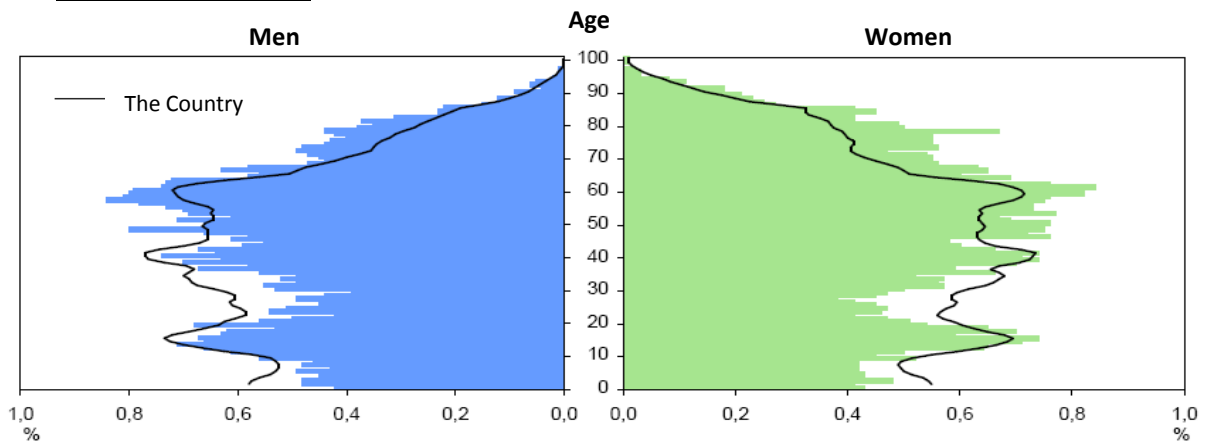

Ystad Street Map

Maj 2011

Demography

Facts

Population	27 719
Catchmentarea	50 000
Sales infrequent goods mkr	877
Sales common goods mkr	679
Sales total mkr	1 555
Index infrequent goods	111
Index total	106

Demographics

Average income index	94
Commuting	-917
Average age (Sweden 41,0)	44,6

Age Distribution

Source: HUI, SCB, Google Maps

Ystad Shopping

— Main shopping street: Stora Östergatan

Source: Google Maps