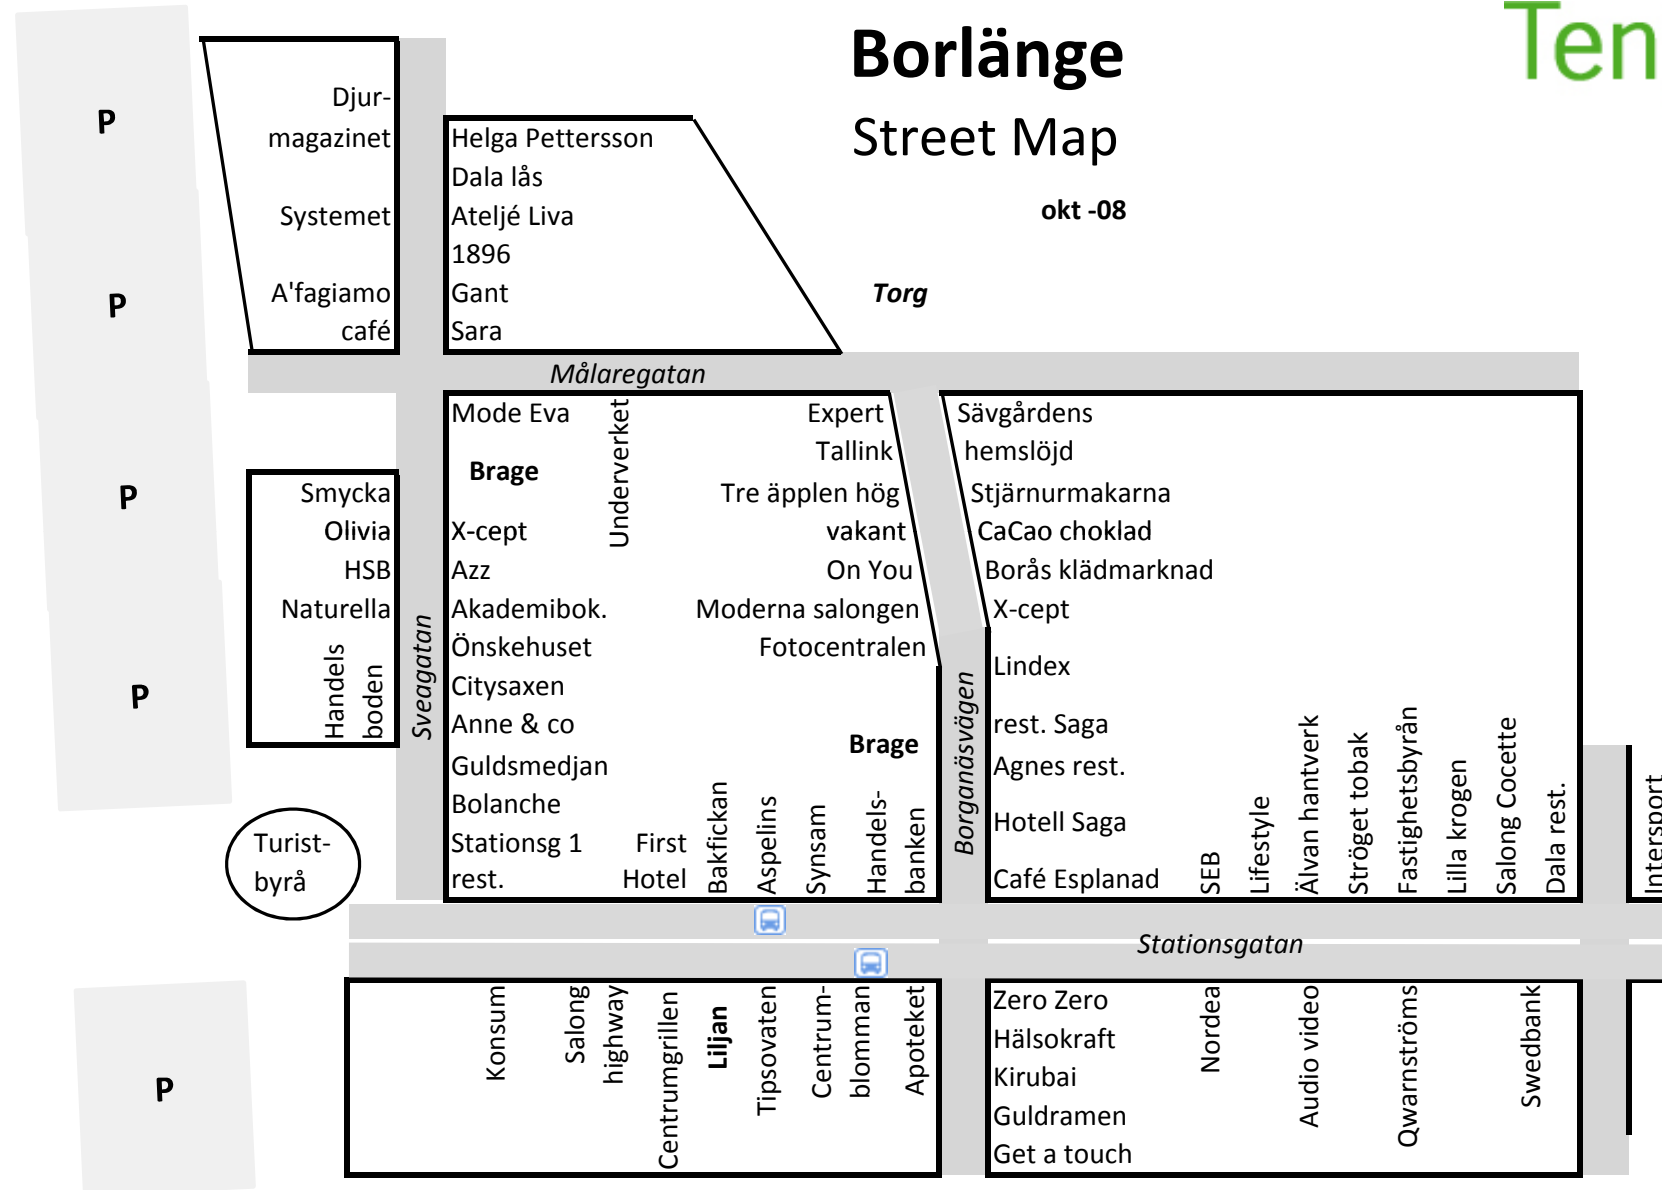

Borlänge

Street Map

okt -08

Demography

Facts

Population	47 756
Catchmentarea	200 000
Sales infrequent goods mkr	2 271
Sales common goods mkr	1 442
Sales total mkr	3 713
Index infrequent goods	166
Index total	146

Demographics

Students	5 000
Average income index	89
Commuting	+3278
Average age (Sweden 41,0)	41

Age Distribution

Source: HUI, SCB, Google Maps

Shopping centers

Shopping centers	Infrequent goods mkr	Total mkr	Vistors mill	Tenants
1 Kupolen	920	1123	4,3	89

Source: Köpcentrumkatalogen, Google Maps

Downtown Borlänge

— Shoppingarea

Main shopping street

Stationsgatan
Borganäsvägen
Sveagatan

Shopping centers	Infrequent goods mkr	Total mkr	Tenants
A Bragegallerian	52	56	10
B Liljan		33	11

Source: Köpcentrumkatalogen, Google Maps