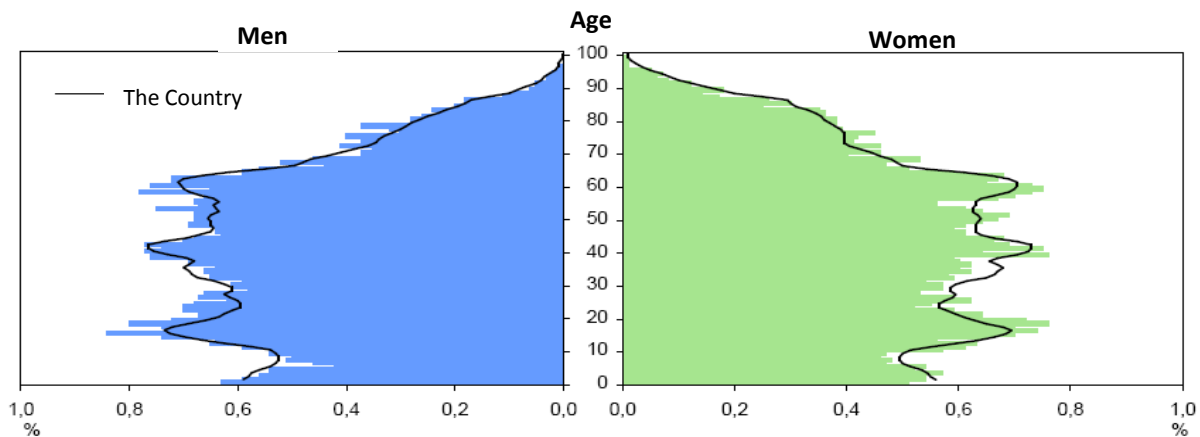

Borlänge

Street Map

okt -08

Demography

Facts

Population	47 756
Catchmentarea	200 000
Sales infrequent goods mkr	2 271
Sales common goods mkr	1 442
Sales total mkr	3 713
Index infrequent goods	166
Index total	146

Demographics

Students	5 000
Average income index	89
Commuting	+3278
Average age (Sweden 41,0)	41

Age Distribution

Source: HUI, SCB, Google Maps

Shopping centers

Shopping centers	Infrequent goods mkr	Total mkr	Vistors mill	Tenants
1 Kupolen	920	1123	4,3	89