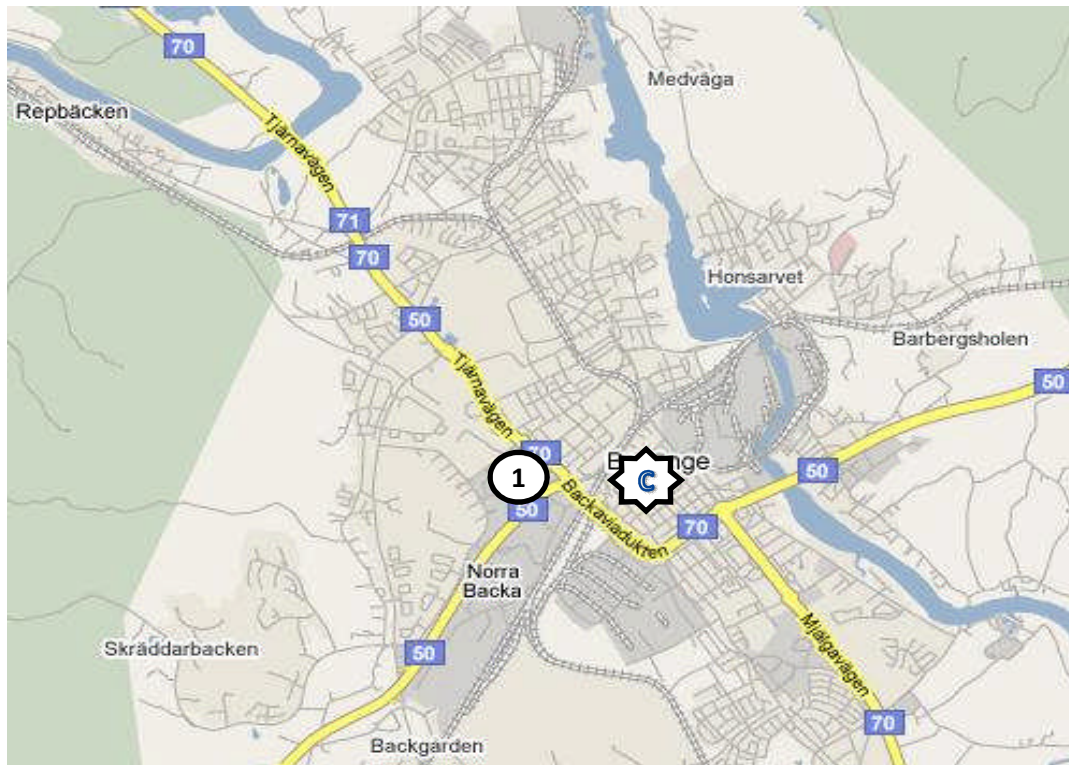

Borlänge

Street Map

okt -08

Demography

Facts

Population	47 756
Catchmentarea	200 000
Sales infrequent goods mkr	2 271
Sales common goods mkr	1 442
Sales total mkr	3 713
Index infrequent goods	166
Index total	146

Demographics

Students	5 000
Average income index	89
Commuting	+3278
Average age (Sweden 41,0)	41

Age Distribution

Source: HUI, SCB, Google Maps

Shopping centers

Shopping centers	Infrequent goods mkr	Total mkr	Vistors mill	Tenants
1 Kupolen	920	1123	4,3	89

Source: Köpcentrumkatalogen, Google Maps

Downtown Borlänge

— Shoppingarea

Main shopping street

Stationsgatan
Borganäsvägen
Sveagatan

Shopping centers	Infrequent goods mkr	Total mkr	Tenants
A Bragegallerian	52	56	10
B Liljan		33	11

Source: Köpcentrumkatalogen, Google Maps