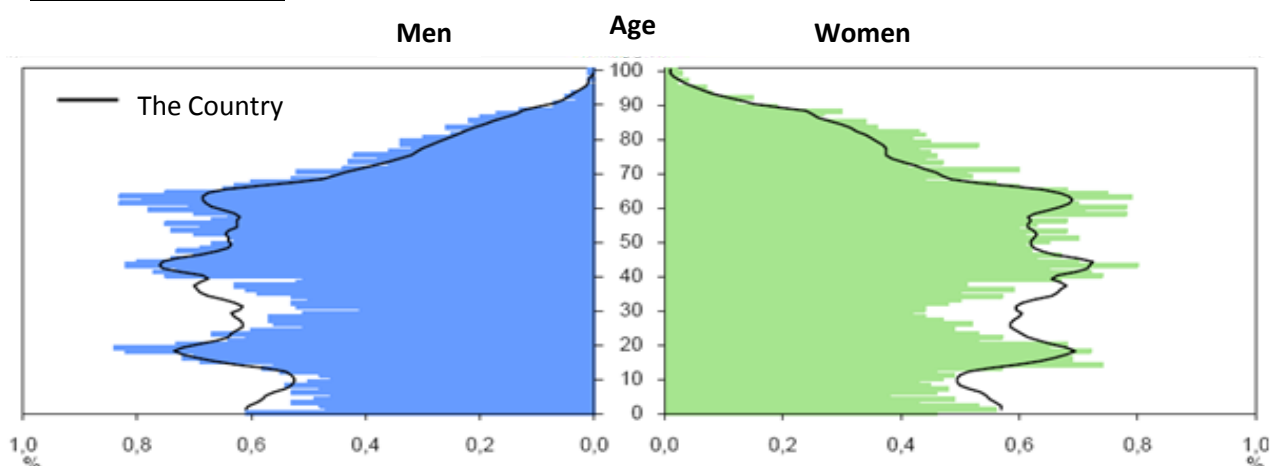

## Facts

Population	24 646
Catchment area	35 000
Sales infrequent goods mkr	460
Sales common goods mkr	604
Sales total mkr	1 064
Index infrequent goods	65
Index total	81

## Demographics

Average income index	90
Commuting	+666
Average age (Sweden 41,0)	43,2

## Age Distribution

Source: HUI, Google Maps