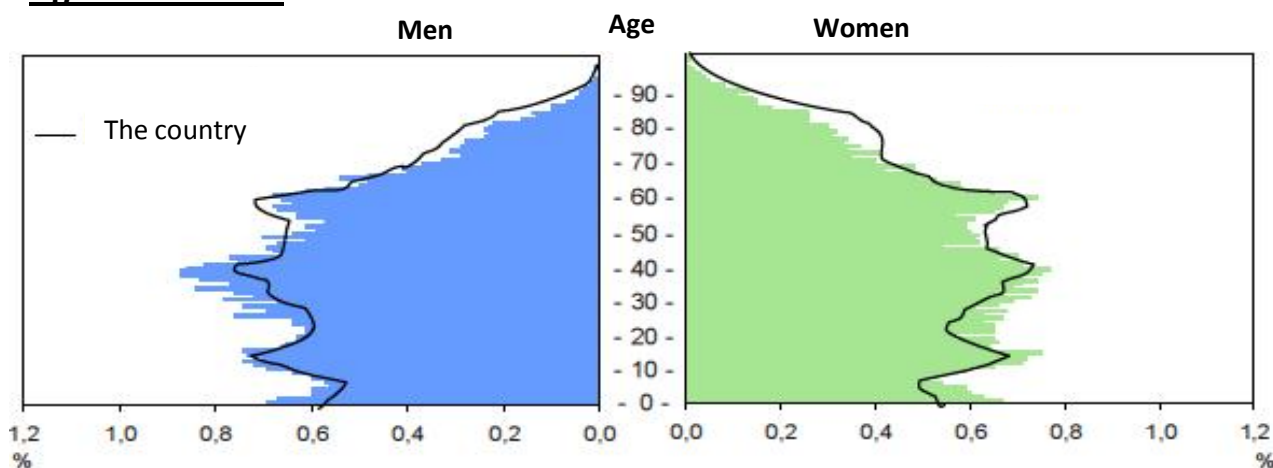

Age Distribution

Source: HUI, SCB, Google Maps