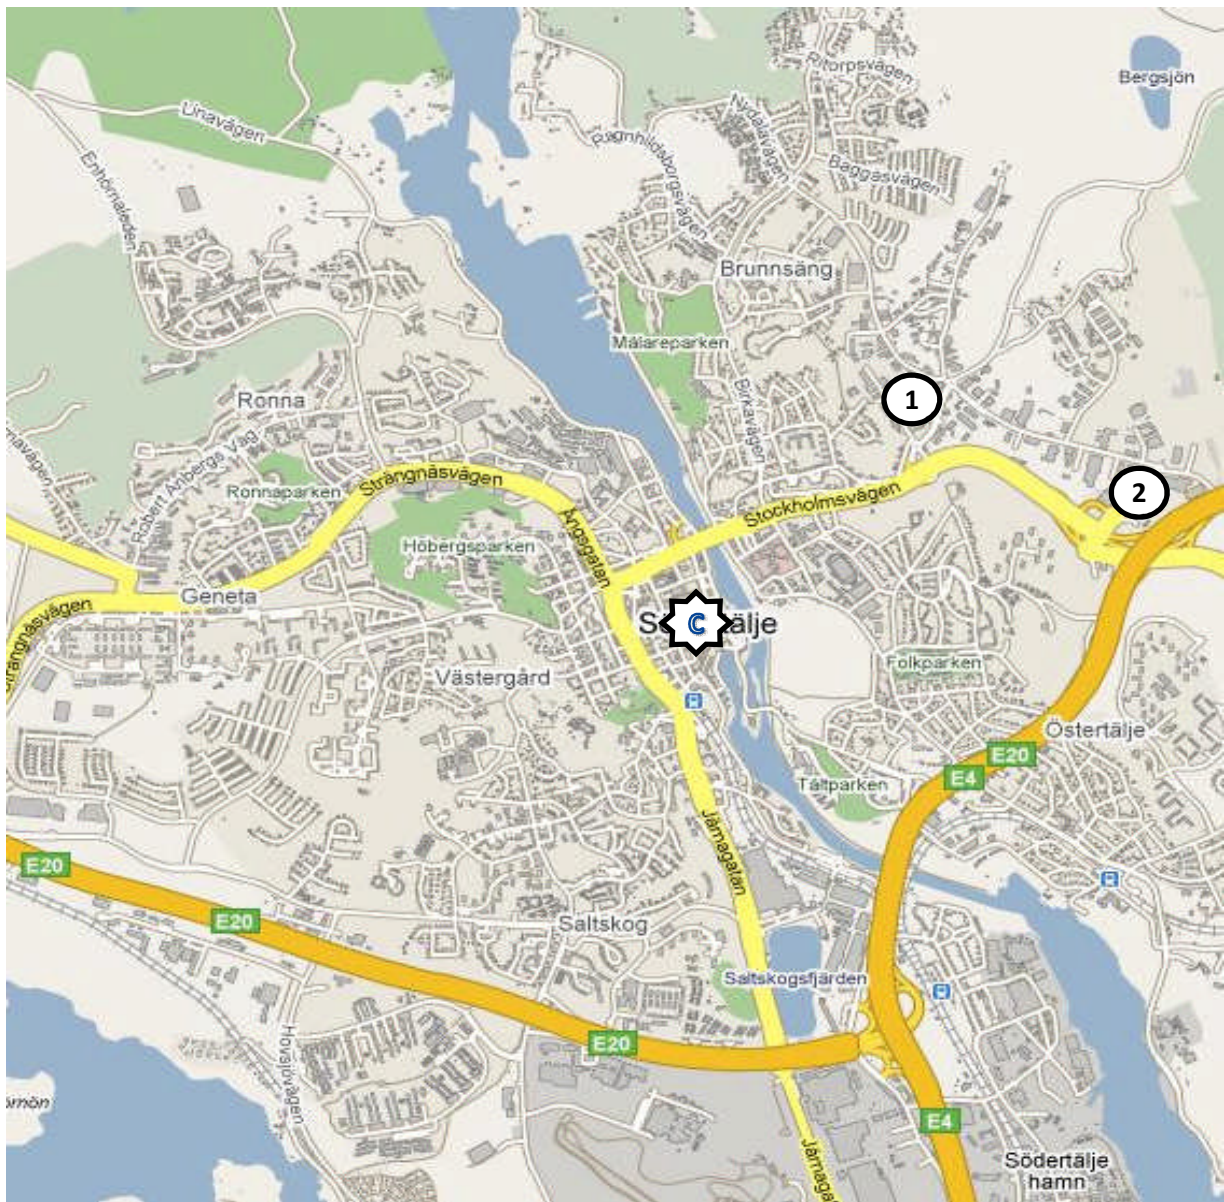

Age Distribution

Source: HUI, SCB, Google Maps

Shopping centers

<u>Shopping centers</u>	<u>Infrequent goods mkr</u>	<u>Total mkr</u>	<u>Vistors mill</u>	<u>Tenants</u>
1 Weda Köpcentrum	146	351	1	18
2 Moraberg	605	645		12

Source: Köpcentrumkatalogen, Google Maps

Downtown Södertälje

— Shoppingarea

Main shopping street

Storgatan

Shopping centers

A Luna

B Kringlan

145

Vistors mill

2,3

Tenants

33

34

15

Source: Köpcentrumkatalogen, Google Maps